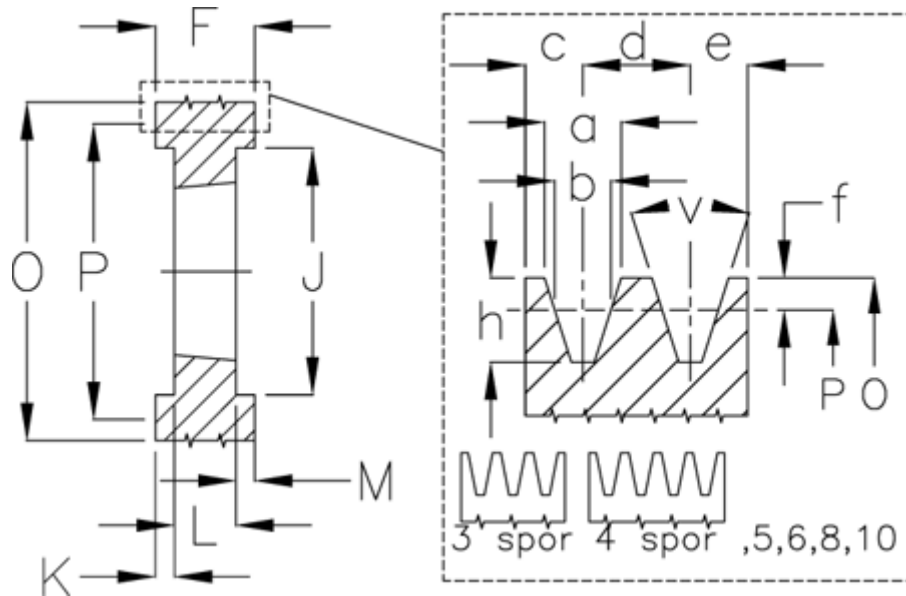

Article number: 604110012505

Description: V-belt pulley SPA 125/5 TL2012

Measures

a	= 12.7	For bush	= 2012	O	= 130.5
b	= 11.0	h	= 13.8	P	= 125
Bush ζ max	= 50	J	= 91	Type	= SPA
c	= 10.0	K	= 24	v	= 38 degrees
d	= 15.0	L	= 32		
e	= 10.0	m	= 24.0		
f	= 2.8	N	= -		
F	= 80	Number of ribs	= 5		